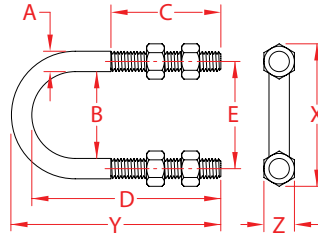

## 304 STAINLESS STEEL

Import

Wire  
Formed

ITEM	A (size)	B	C	D	E	X (height)	Y (length)	Z (width)	WLL (lb)	WT (lb)	PACKAGING TYPE	EACH (qty)	INNER (qty)	CARTON (qty)	UPC
S0352-07013	1/4"	0.88"	2.50"	2.94"	1.13"	1.57"	3.19"	0.44"	435	0.10	POLYBAG	1	5	100	791506042877
S0352-07020	1/4"	1.13"	2.50"	3.19"	1.38"	1.82"	3.44"	0.44"	435	0.11	POLYBAG	1	5	100	791506042884
S0352-07025	1/4"	1.38"	2.50"	3.44"	1.63"	2.07"	3.69"	0.44"	435	0.11	POLYBAG	1	5	100	791506042891
S0352-10032	3/8"	1.69"	2.38"	3.72"	2.07"	2.64"	4.10"	0.57"	1,090	0.28	POLYBAG	1	5	100	791506042907
S0352-10038	3/8"	2.00"	2.50"	4.00"	2.38"	2.95"	4.38"	0.57"	1,090	0.30	POLYBAG	1	1	50	791506042914
S0352-10050	3/8"	2.44"	2.50"	4.44"	2.82"	3.39"	4.82"	0.57"	1,090	0.33	POLYBAG	1	1	50	791506042921
S0352-13065	1/2"	2.94"	3.00"	5.22"	3.44"	4.19"	5.72"	0.75"	2,020	0.73	POLYBAG	1	1	50	791506042938
S0352-13075	1/2"	3.56"	3.00"	5.75"	4.06"	4.81"	6.25"	0.75"	2,020	0.79	POLYBAG	1	1	50	791506042945
S0352-13090	1/2"	4.06"	3.00"	6.25"	4.56"	5.31"	6.75"	0.75"	2,020	0.85	POLYBAG	1	1	50	791506042952
S0352-13100	1/2"	4.56"	3.00"	6.75"	5.06"	5.81"	7.25"	0.75"	2,020	0.90	POLYBAG	1	1	25	791506042969
S0352-13125	1/2"	5.63"	3.00"	7.81"	6.13"	6.88"	8.31"	0.75"	2,020	1.03	POLYBAG	1	1	25	791506042976
S0352-16150	5/8"	6.75"	3.75"	9.69"	7.38"	8.38"	10.32"	0.94"	3,230	1.92	POLYBAG	1	1	5	791506042983
S0352-16200	5/8"	8.75"	3.75"	11.50"	9.38"	10.38"	12.13"	0.94"	3,230	2.22	POLYBAG	1	1	5	791506042990
S0352-20250	3/4"	10.88"	4.00"	13.88"	11.63"	12.88"	14.63"	1.13"	4,830	4.08	POLYBAG	1	1	5	791506043003
S0352-22300	7/8"	12.88"	4.25"	16.13"	13.75"	15.00"	17.00"	1.29"	6,730	5.70	POLYBAG	1	1	5	791506043010
S0352-22350	7/8"	14.13"	4.25"	17.50"	15.00"	16.50"	18.38"	1.29"	6,730	6.70	POLYBAG	1	1	5	791506043027
S0352-22400	7/8"	16.13"	4.25"	19.25"	17.00"	18.25"	20.13"	1.29"	6,730	7.50	POLYBAG	1	1	5	791506043034